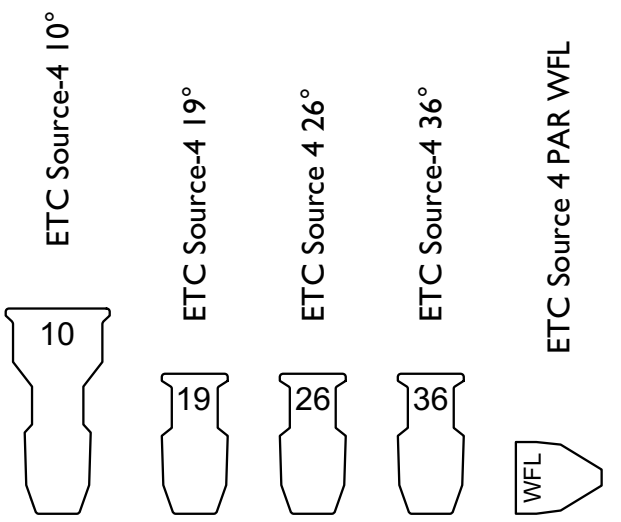

INSTRUMENTS