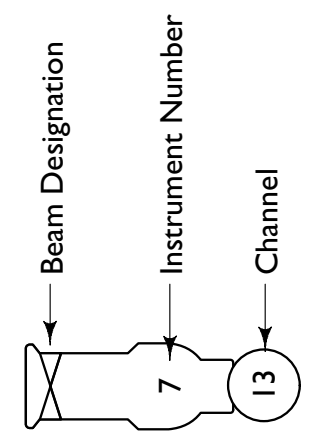

CHILDSPLAY PRESENTS

THE SNOWY DAY

LIGHTING DESIGNER:
WILLIAM C. KIRKHAM

SCALE: 1/2" = 1'-0"

TYPICAL

INSTRUMENTS

PLATE

OF 1